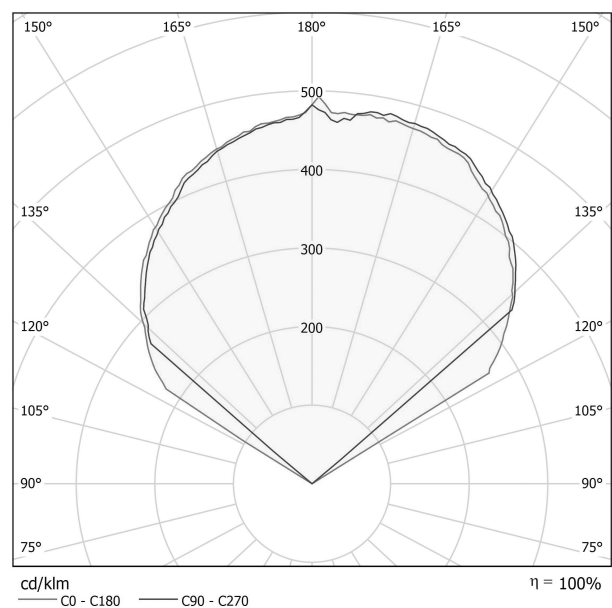

### Data sheet

CODE	A09819.002.0406
SYSTEM POWER CONSUMPTION	36W
EFFICACY	79.5lm/W
LIGHT SOURCE	LED
COLOUR TEMPERATURE	3000K Ra>90
LIGHT DISTRIBUTION	diffused
POWER SUPPLY	220-240V AC
FREQUENCY	50/60Hz
ELECTRICAL CONFIGURATION	ON-OFF
DRIVER	integrated included
NOMINAL LUMINOUS FLUX	2862lm
LUMEN OUTPUT	2862lm
EFFICIENCY	100%
WEIGHT	2,03 Kg
PROTECTION DEGREE	IP20
COLOUR TOLLERANCES	SDCM 3
PACKING DIMENSIONS (CM)	28,0 x 37,0 x 16,0

### Technical drawing

### Polar diagram