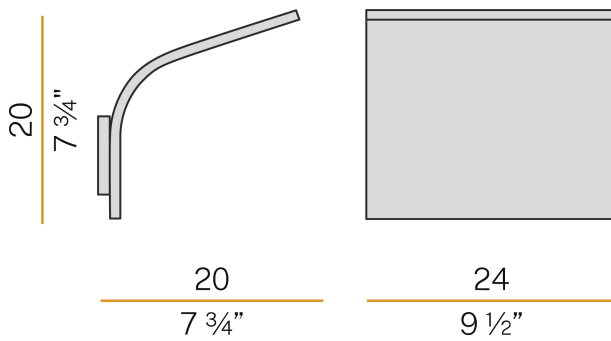

Technical drawing